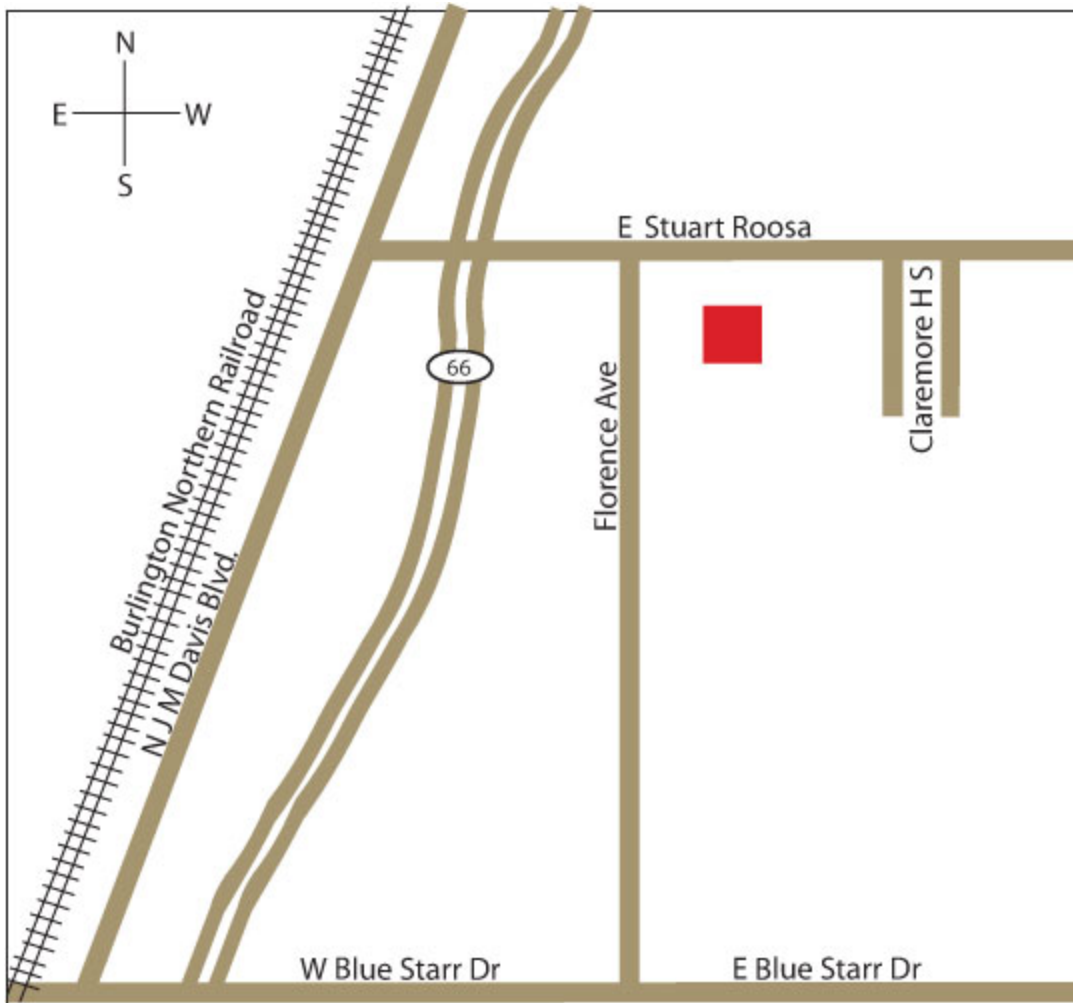

## Map

## Directions to Robson Performing Arts Center:

We are on the corner of Florence and Stuart Roosa, right between the Claremore High School and Will Rogers Jr. High. The physical address most likely will not be on map quest or the like

#### Taking I-44

Coming from Joplin take first Claremore exit (exit 255 Claremore/Prior). Coming from Tulsa, take 2nd Claremore exit (exit 255 Claremore/Prior). After exiting the Toll Plaza, turn Left onto Hwy 20/E. 2nd /Patti Page Blvd. Continue heading West on Patti Page until you come to Hwy 66 aka Lynn Riggs Blvd. Turn Right onto 66 for approximately 1.2 miles. Turn Right onto Stuart Roosa. RPAC is one block East on your Right.

#### Taking Hwy 88

From Owasso take Hwy 88 to Claremore. Continue through Claremore until you reach Hwy 66/Lynn Riggs Blvd. Turn Left onto 66 for approximately 1.2 miles. Turn Right onto Stuart Roosa. RPAC is one block East on your Right.