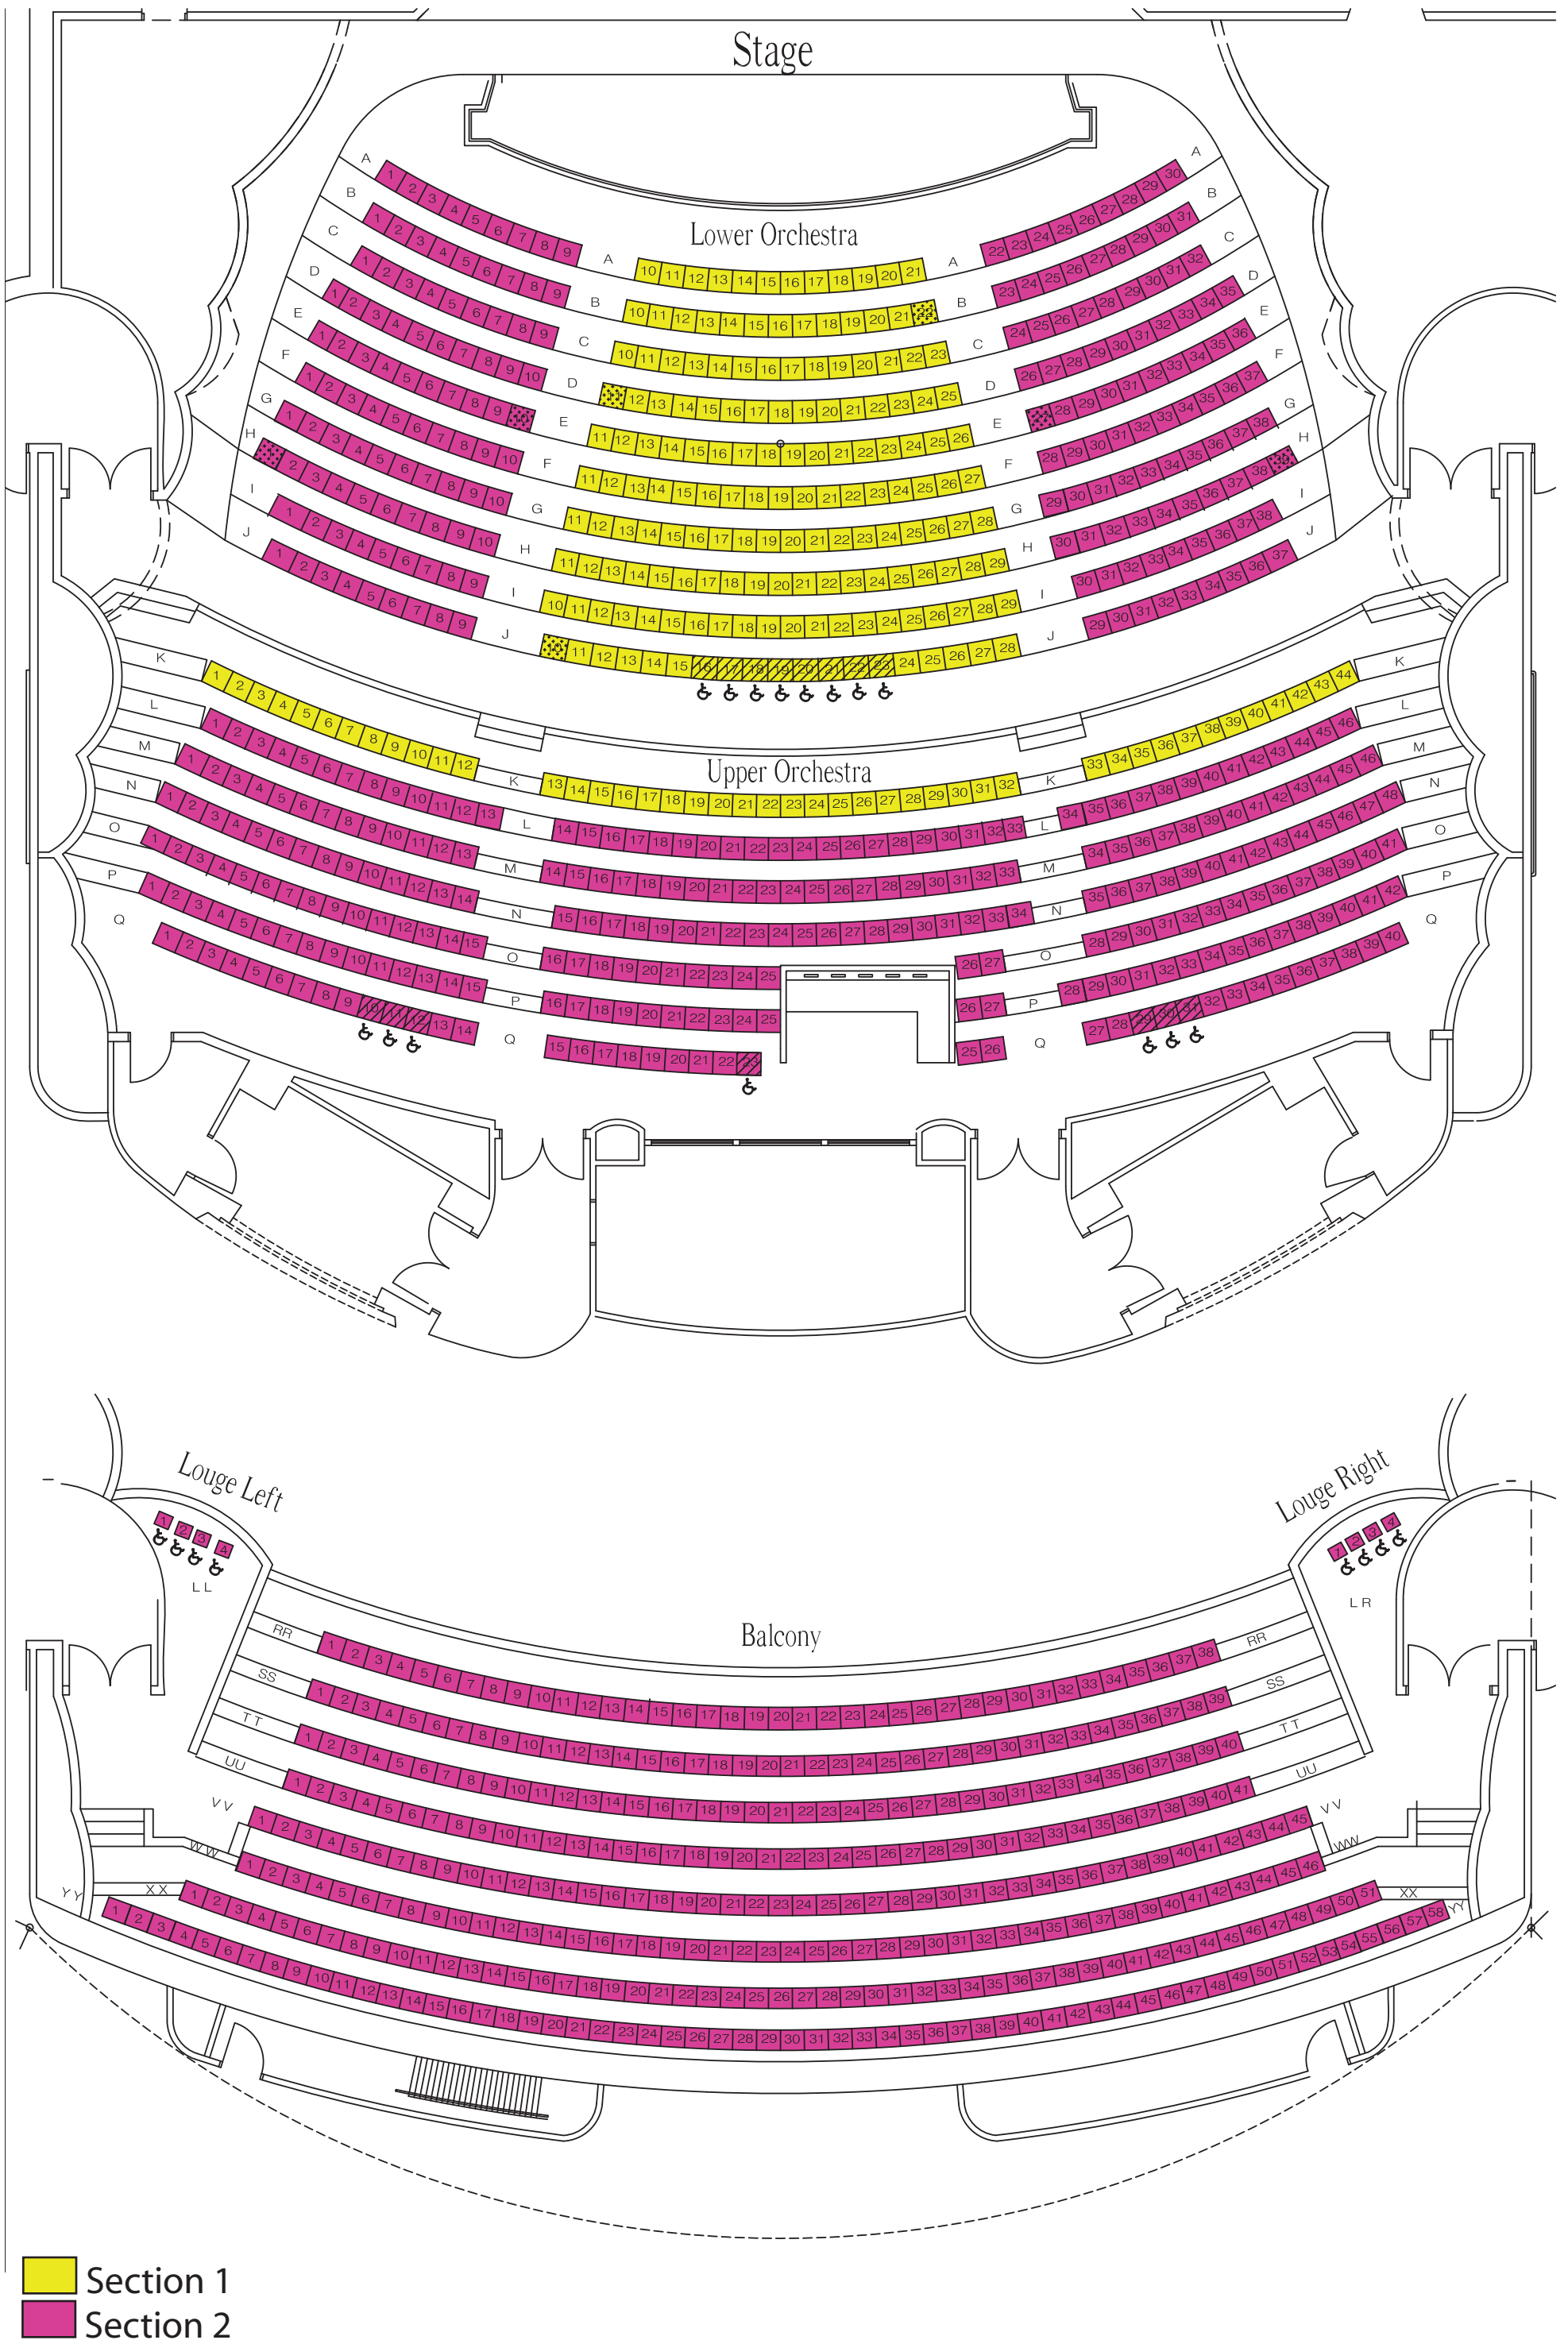

Robson PAC Seating Chart - Sections

Please note: The Balcony will not be available until the combined Orchestra level reaches 80% capacity.